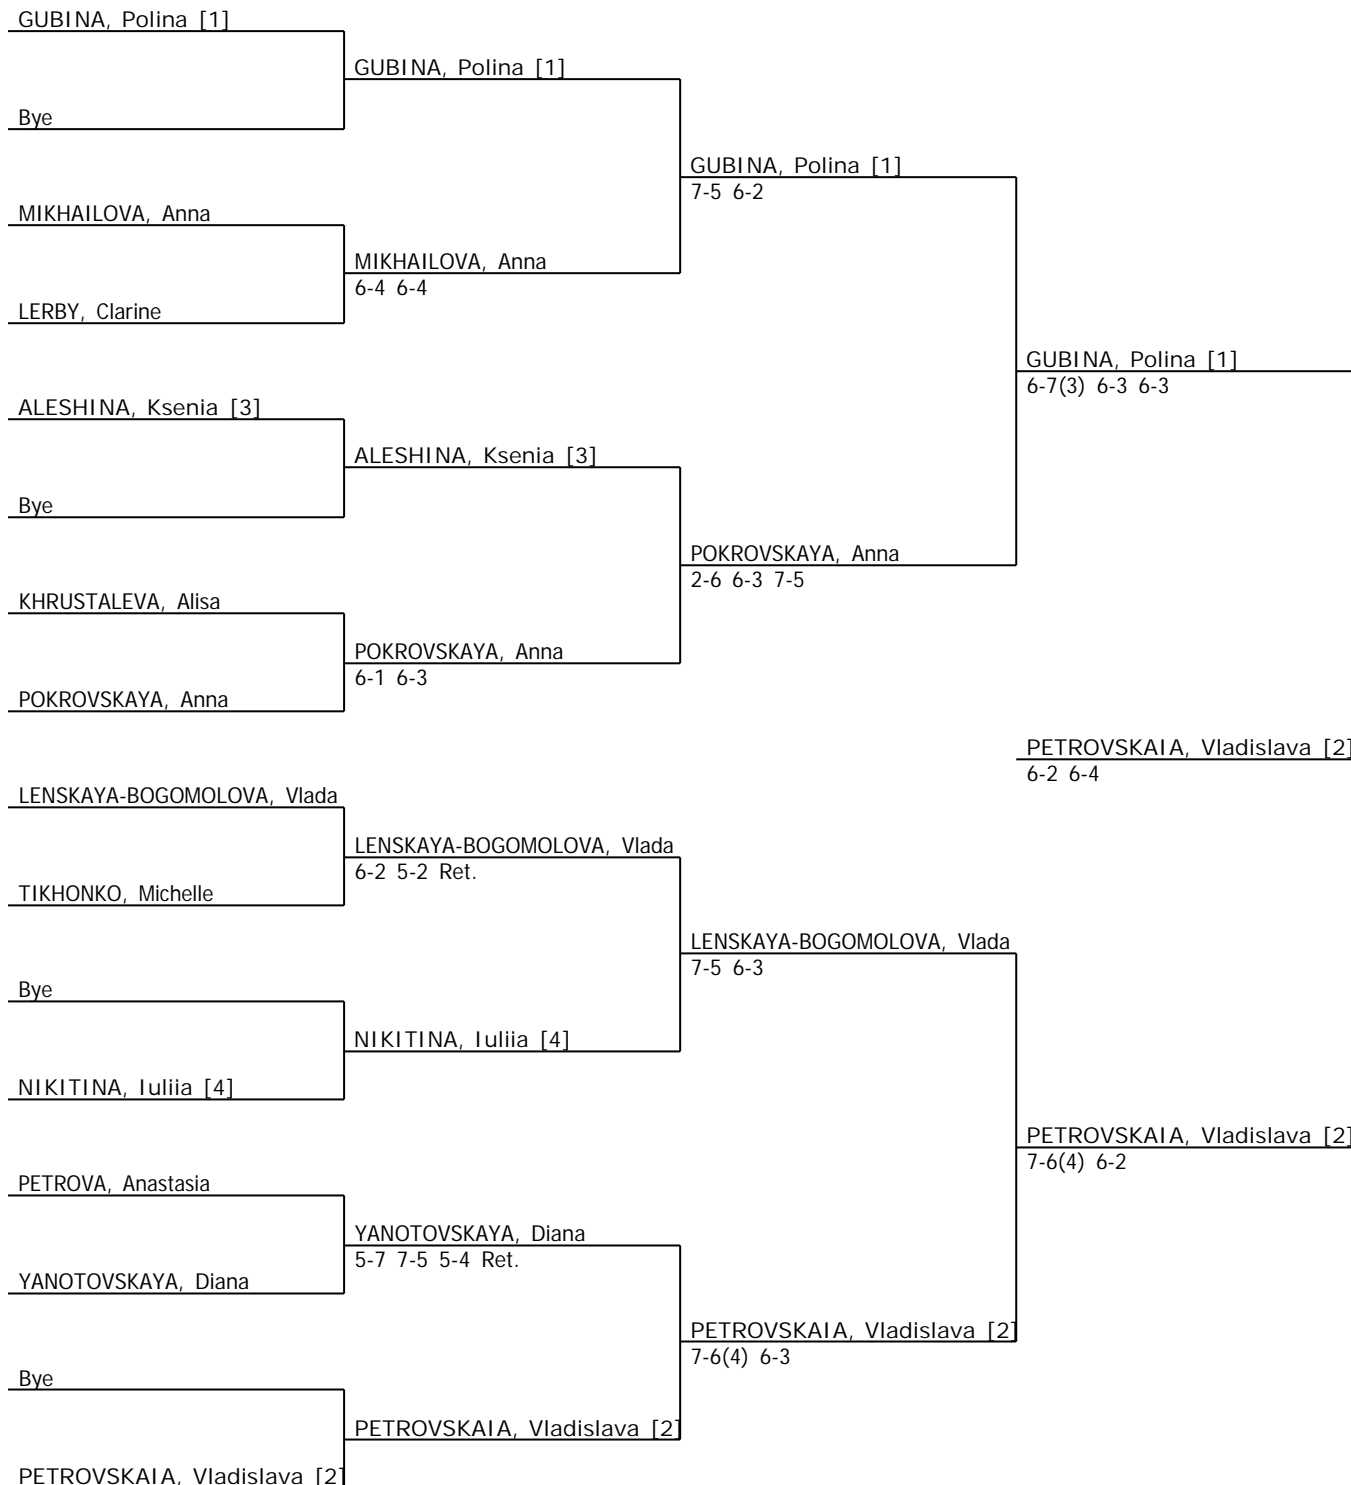

O1 Properties Christmas Cup 2016

Tennis Europe Junior Tour

GS14 - GIRLS SINGLES 14
CONSOLATION CONSOLATION

Week of
04 JAN 2016

City,Country
Khimki, RUS

Tourn. Key
TE-RUS-02A-2016

Referee
Madina Alimova

Round 1

Quarterfinals

Semifinals

Final

www.tenniseurope.org